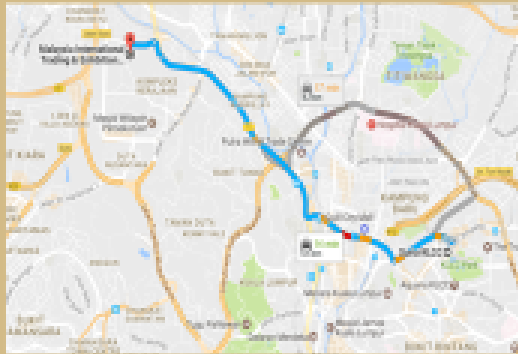

DIRECTION TO MITEC

KLCC TO MITEC
17 MIN DRIVING
8.2 KM